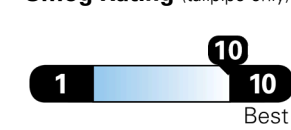

Smog Rating (tailpipe only)

Actual results will vary for many reasons, including driving conditions and how you drive and maintain your vehicle. The average new vehicle gets 29 MPG and costs $8,500 to fuel over 5 years. Cost estimates are based on 15,000 miles per year at $0.17 per kW-hr. MPGe is miles per gasoline gallon equivalent. Vehicle emissions are a significant cause of climate change and smog.

fueleconomy.gov

Calculate personalized estimates and compare vehicles